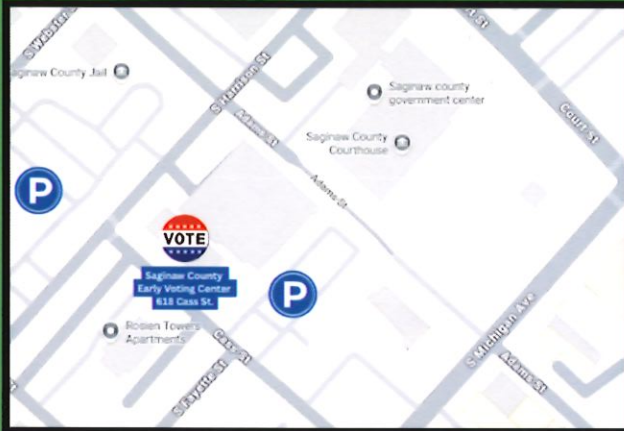

A Special Election will be held on **May 5, 2026** for the following: the 35th State Senate District, Buena Vista Township, Bay City Public Schools, Birch Run Area Schools, and the Saginaw Township Community Schools.

An August Primary Election will be held on **August 4, 2026** for all of Saginaw County.

Your Saginaw County Early Voting Site:

618 Cass Street
Saginaw, MI 48602
(Adjacent to the courthouse)

Contact the Saginaw County Early Voting Center:
(989) 770-0218